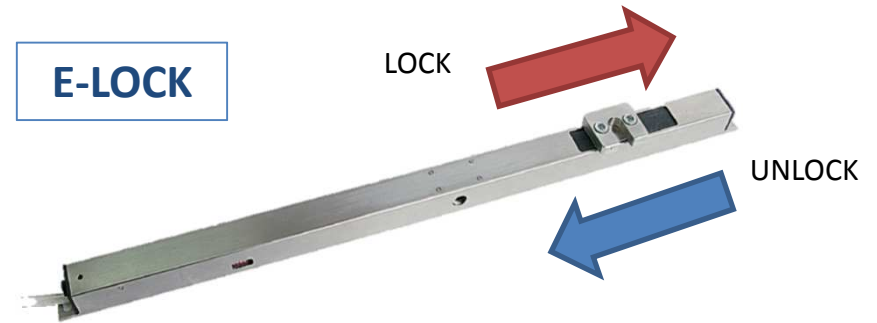

VEGA 24Vdc + E-LOCK

VEGA

E-LOCK

E-LOCK is an electric actuator to be installed into the frame of the window and operate in combination with the electrical chain actuators series QUASAR and VEGA. E-LOCK operates in a transversal way the window hardware, in order to engage multiple locking points on the frame and grant water and airtightness of the windows.