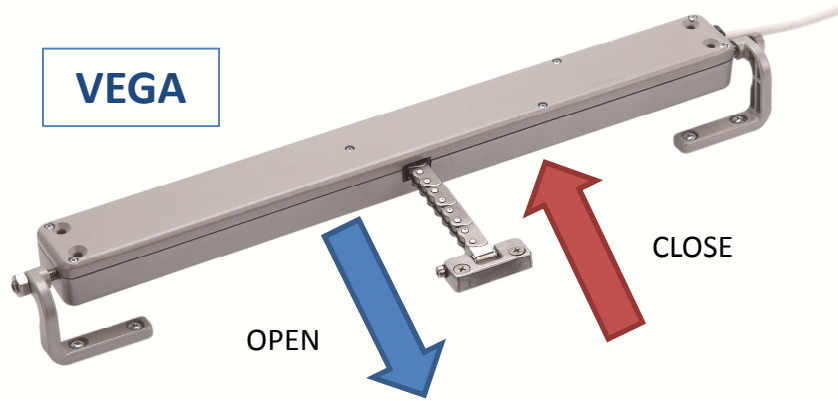

VEGA 24Vdc + E-LOCK

VEGA

E-LOCK

E-LOCK is an electric actuator to be installed into the frame of the window and operate in combination with the electrical chain actuators series QUASAR and VEGA. E-LOCK operates in a transversal way the window hardware, in order to engage multiple locking points on the frame and grant water and airtightness of the windows.